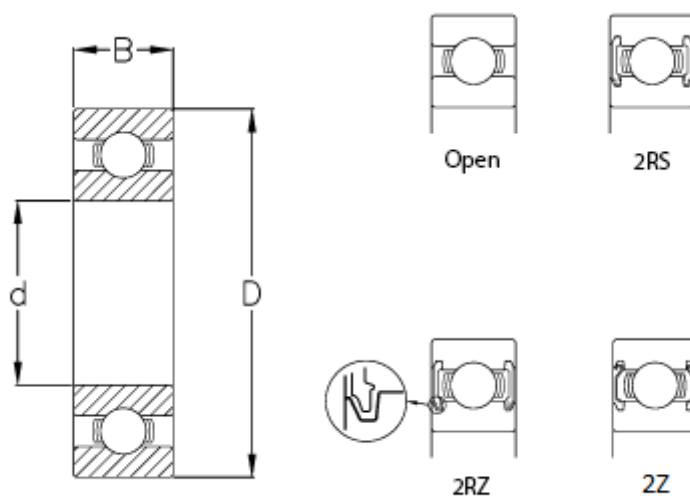

Data Sheet

Article number: 57960212004007

Description: CeramicSpeed hybrid bearing Insulate sealed
6224-2RS/CSB

Measures

B	= 40
Ball grade	= 16
C (KN)	= 146
C0	= 118
d	= 120
D	= 215
Max rpm.	= 1900
Type	= 6224